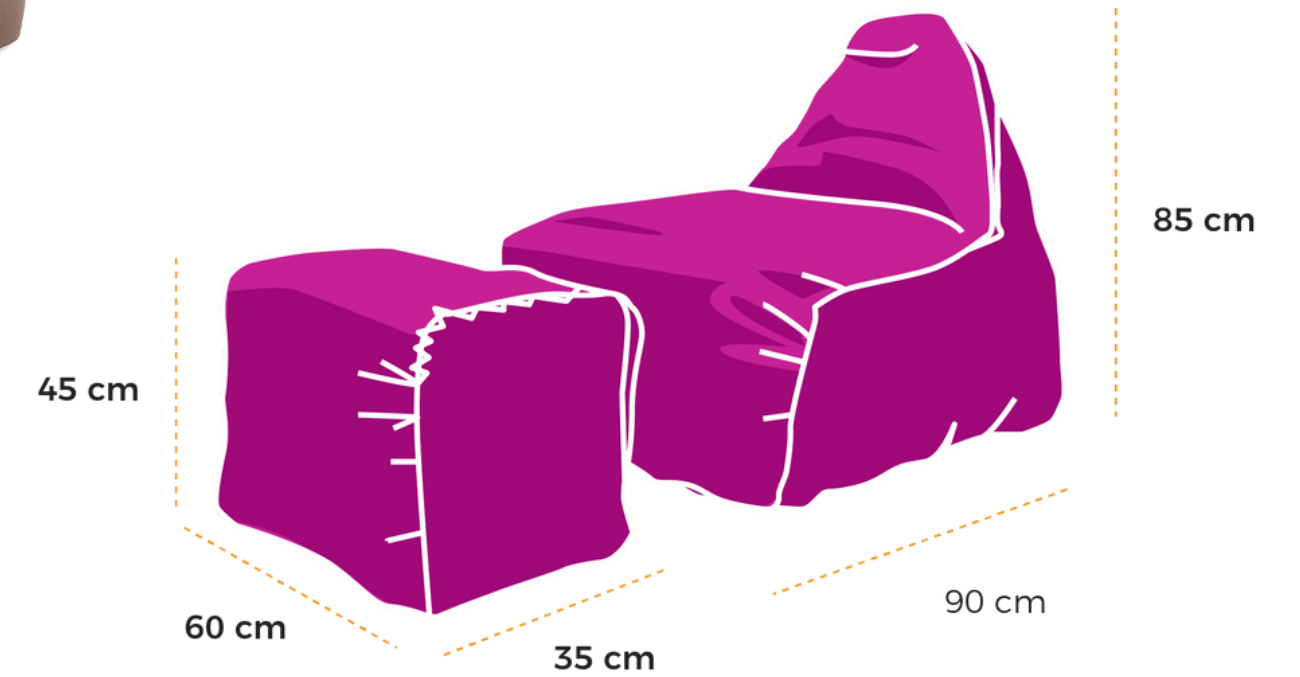

Buddy's Rest mini

Because the little ones also need a space to escape

Buddy's Rest mini

Weight
3.0 kg

Dimension
75 x 65 x 58 x 30 ;
feet 32 x 60 x 26 cm

Volume
buddy's rest 220 L, feet rest 80 L

Lazy Bro Indoor