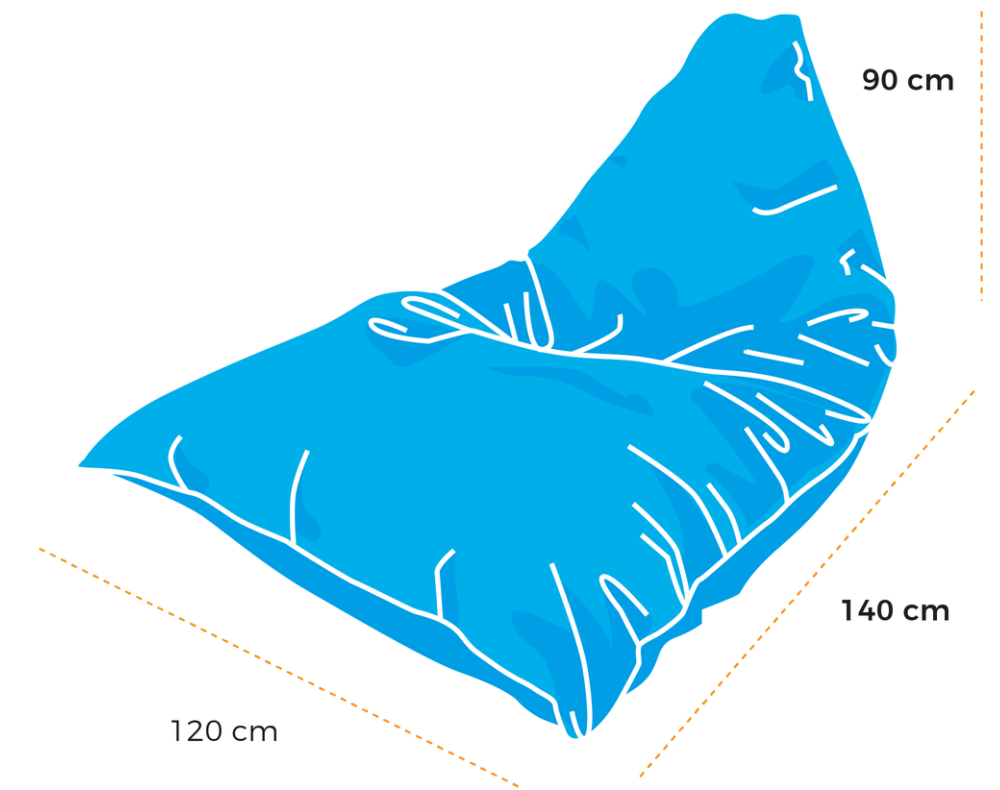

Lazy Bro Outdoor

The Soo Santai armchair in outdoor version!
In a garden or at the beach, relax in complete
serenity with attitude.

Lazy Bro Outdoor

Weight
2.5 kg without beans
6 kg with beans

Liters of beans
350 L (Advised) - 380 L (Full)

Beans
5/7 mm 100 L or 1 kg

CBM
0.007 without beans
0.38 with beans

Lazy Bro Floating

(only available by order)

Thanks to its special coating, this Lazy Bro can float on water. Moment of relaxation guaranteed, be careful not to get carried away by the current.

Lazy Bro Floating

Weight
2.5 kg without beans
6 kg with beans

Liters of beans
350 L (Advised) - 380 L (Full)

Beans
5/7 mm 100 L or 1 kg

CBM
0.007 without beans
0.38 with beans

Big Mama

The biggest bean bag of the Soo Santai Family !
Thanks to its two straps, you can pass it from bed to
sofa and enjoy its extreme softness alone or in
pairs.