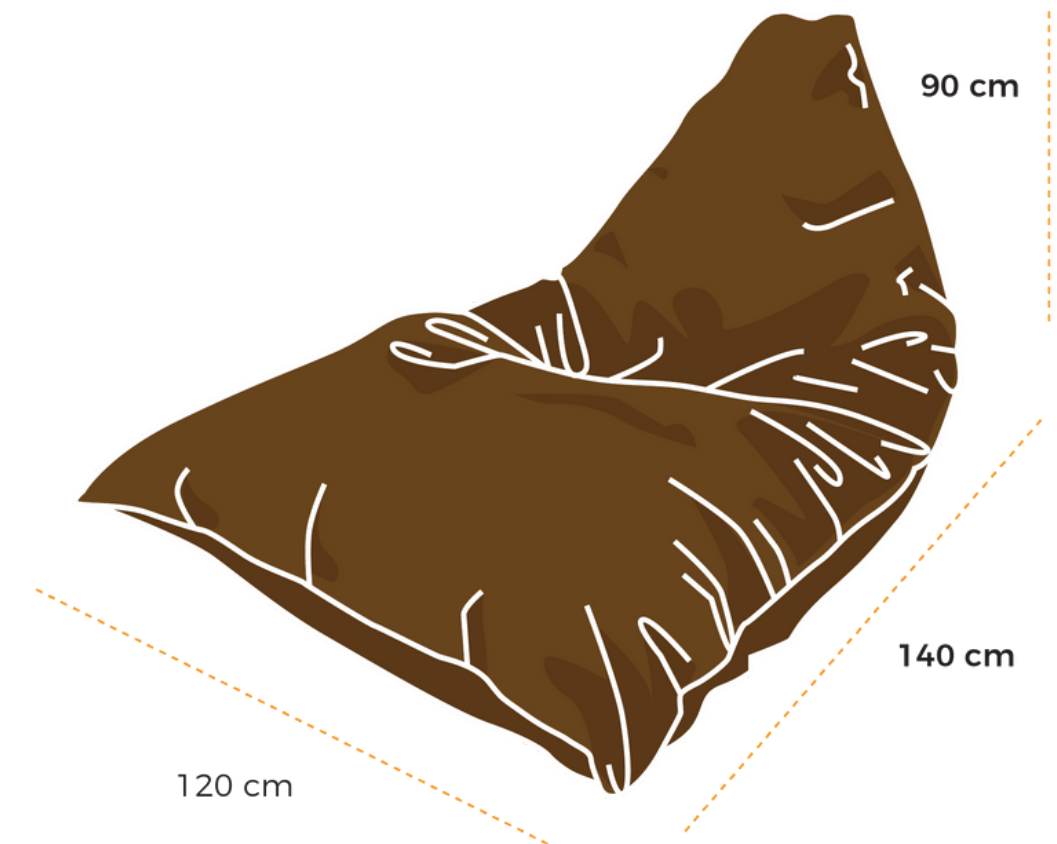

Buddy's Rest mini

Because the little ones also need a space to escape

Buddy's Rest mini

Weight
3.0 kg

Dimension
75 x 65 x 58 x 30 ;
feet 32 x 60 x 26 cm

Volume
buddy's rest 220 L, feet rest 80 L

Lazy Bro Indoor

The most comfortable armchair there is, to make your bed jealous.

Lazy Bro Indoor

Weight
2.5 kg without beans
6 kg with beans

Beans
5/7 mm 100 L or 1 kg

Liters of beans
350 L (Advised) - 380 L (Full)

CBM
0.007 without beans
0.38 with beans