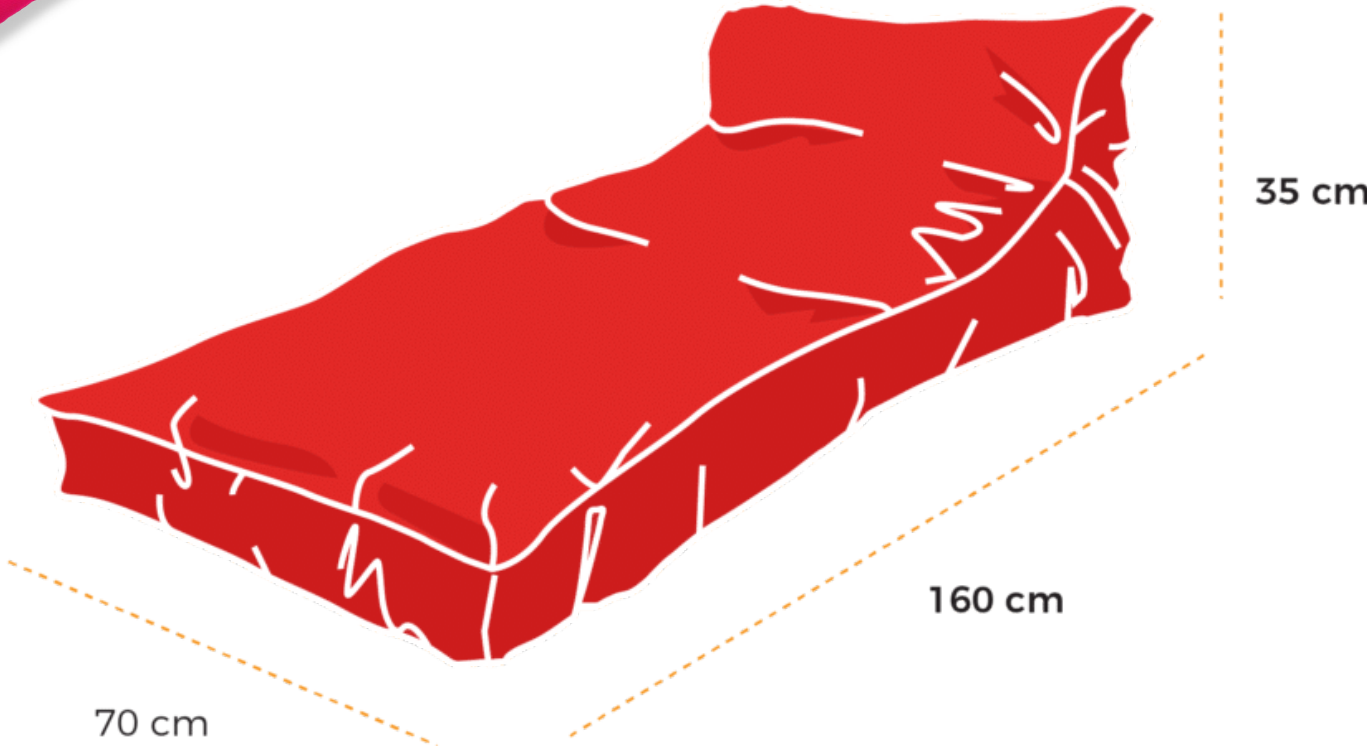

Daddy Cool Floating

Weight
3.5 kg without beans
10 kg with beans

Beans
5/7 mm 100 L or 1 kg

Liters of beans
650 L (Advised) , 700 L (Full)

CBM
0.007 without beans
0.9 with beans

Relax Sis Floating

(only available by order)

On your back or on your stomach, nothing better than a Relax Sis for tanning and enjoying the sun.

Relax Sis Floating

 **Weight**
 3 kg without beans
 8 kg with beans

 **Liters of beans**
 5 kg (Advised) , 6 kg (Full)