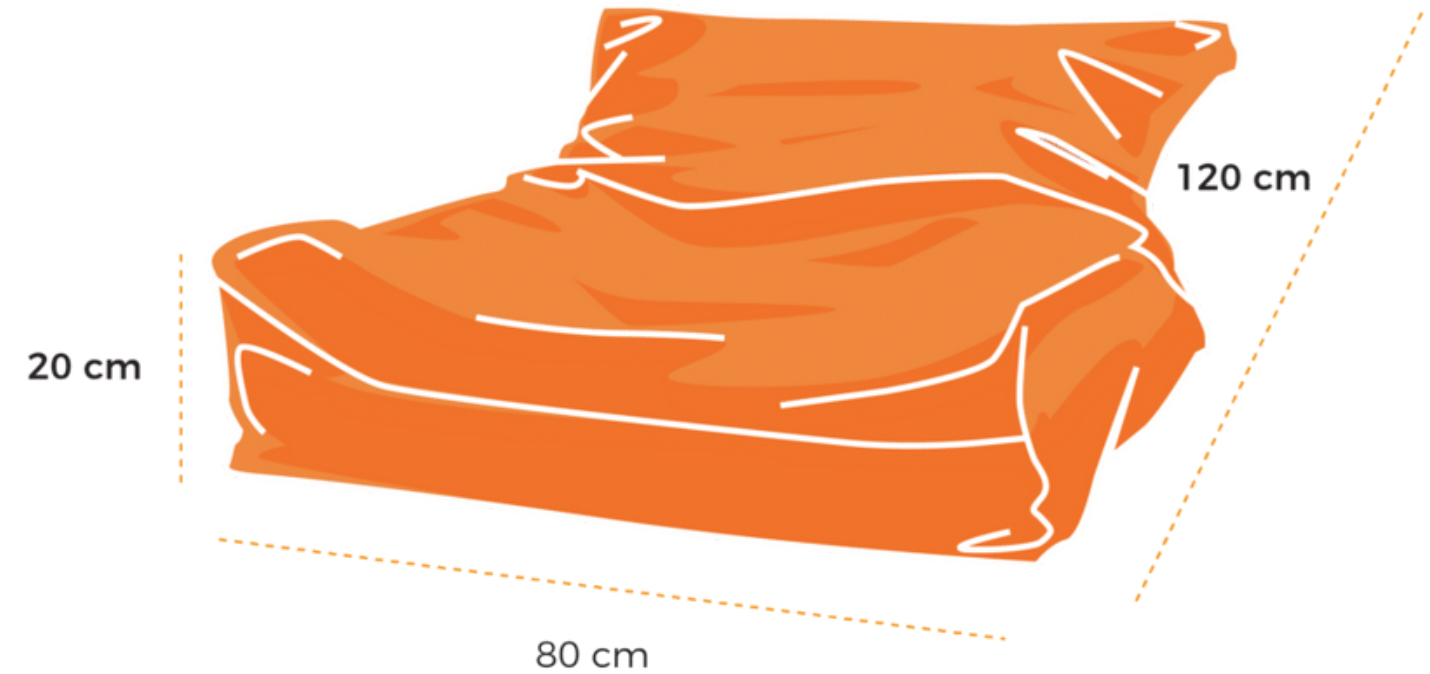

Daddy Cool Floating

Weight
3.5 kg without beans
10 kg with beans

Beans
5/7 mm 100 L or 1 kg

Liters of beans
650 L (Advised) , 700 L (Full)

CBM
0.007 without beans
0.9 with beans